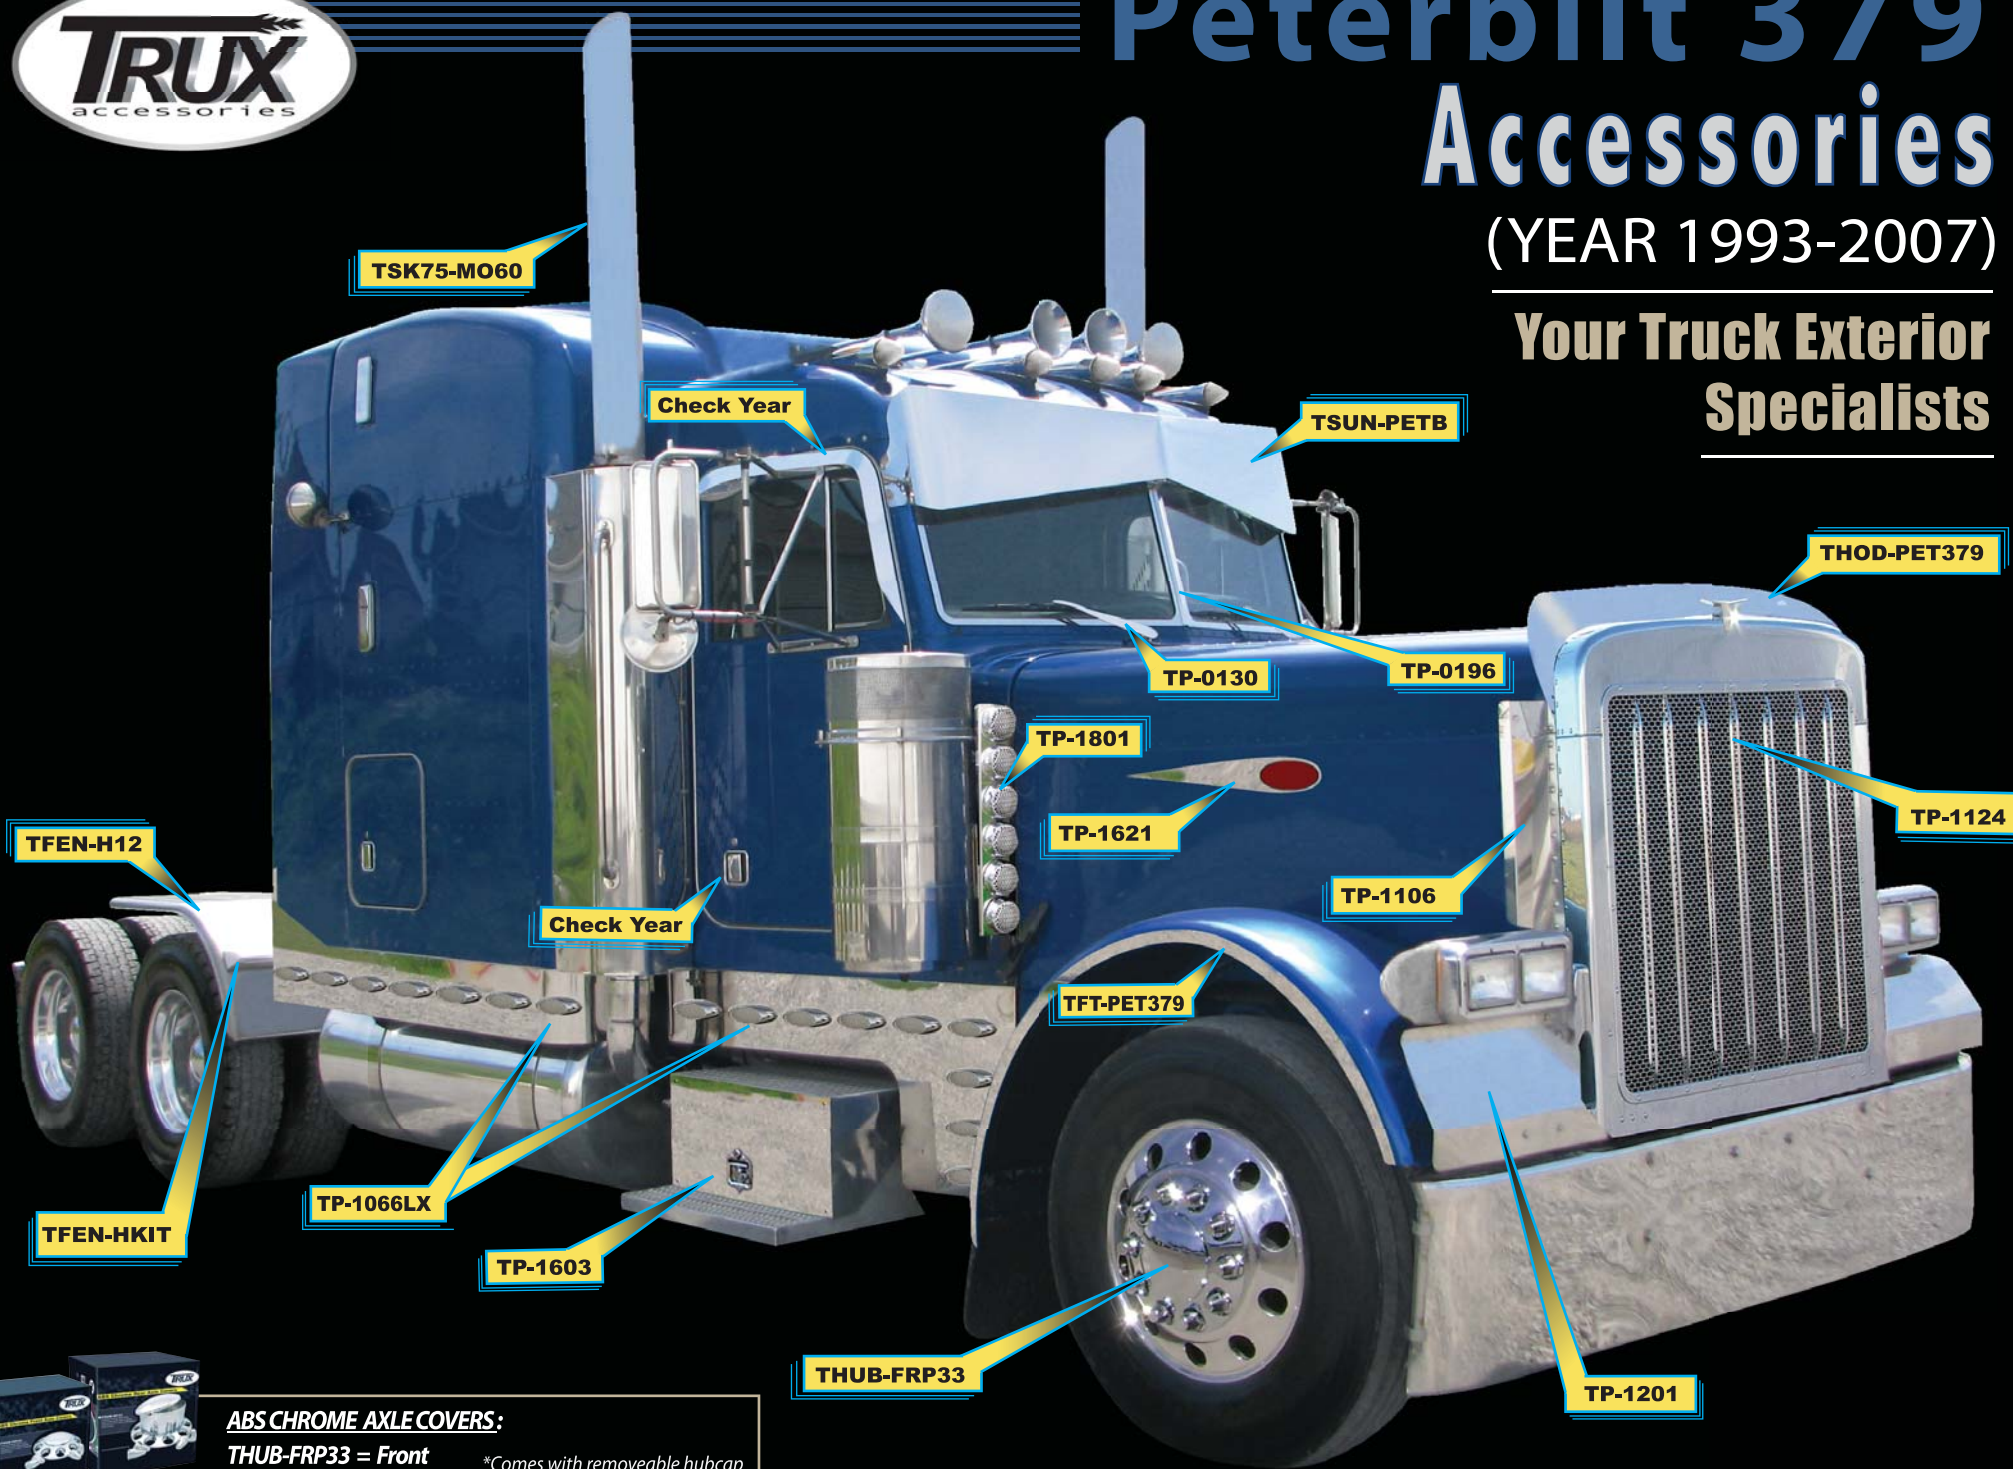

# Peterbilt 379 Accessories

(YEAR 1993-2007)

Your Truck Exterior  
Specialists

**ABS CHROME AXLE COVERS:**

THUB-FRP33 = Front

THUB-RP33 = Rear

*\*Comes with removeable hubcap  
& ten threaded 33mm nut covers*

# Peterbilt 379 Accessories

**YEAR 1993-2007**