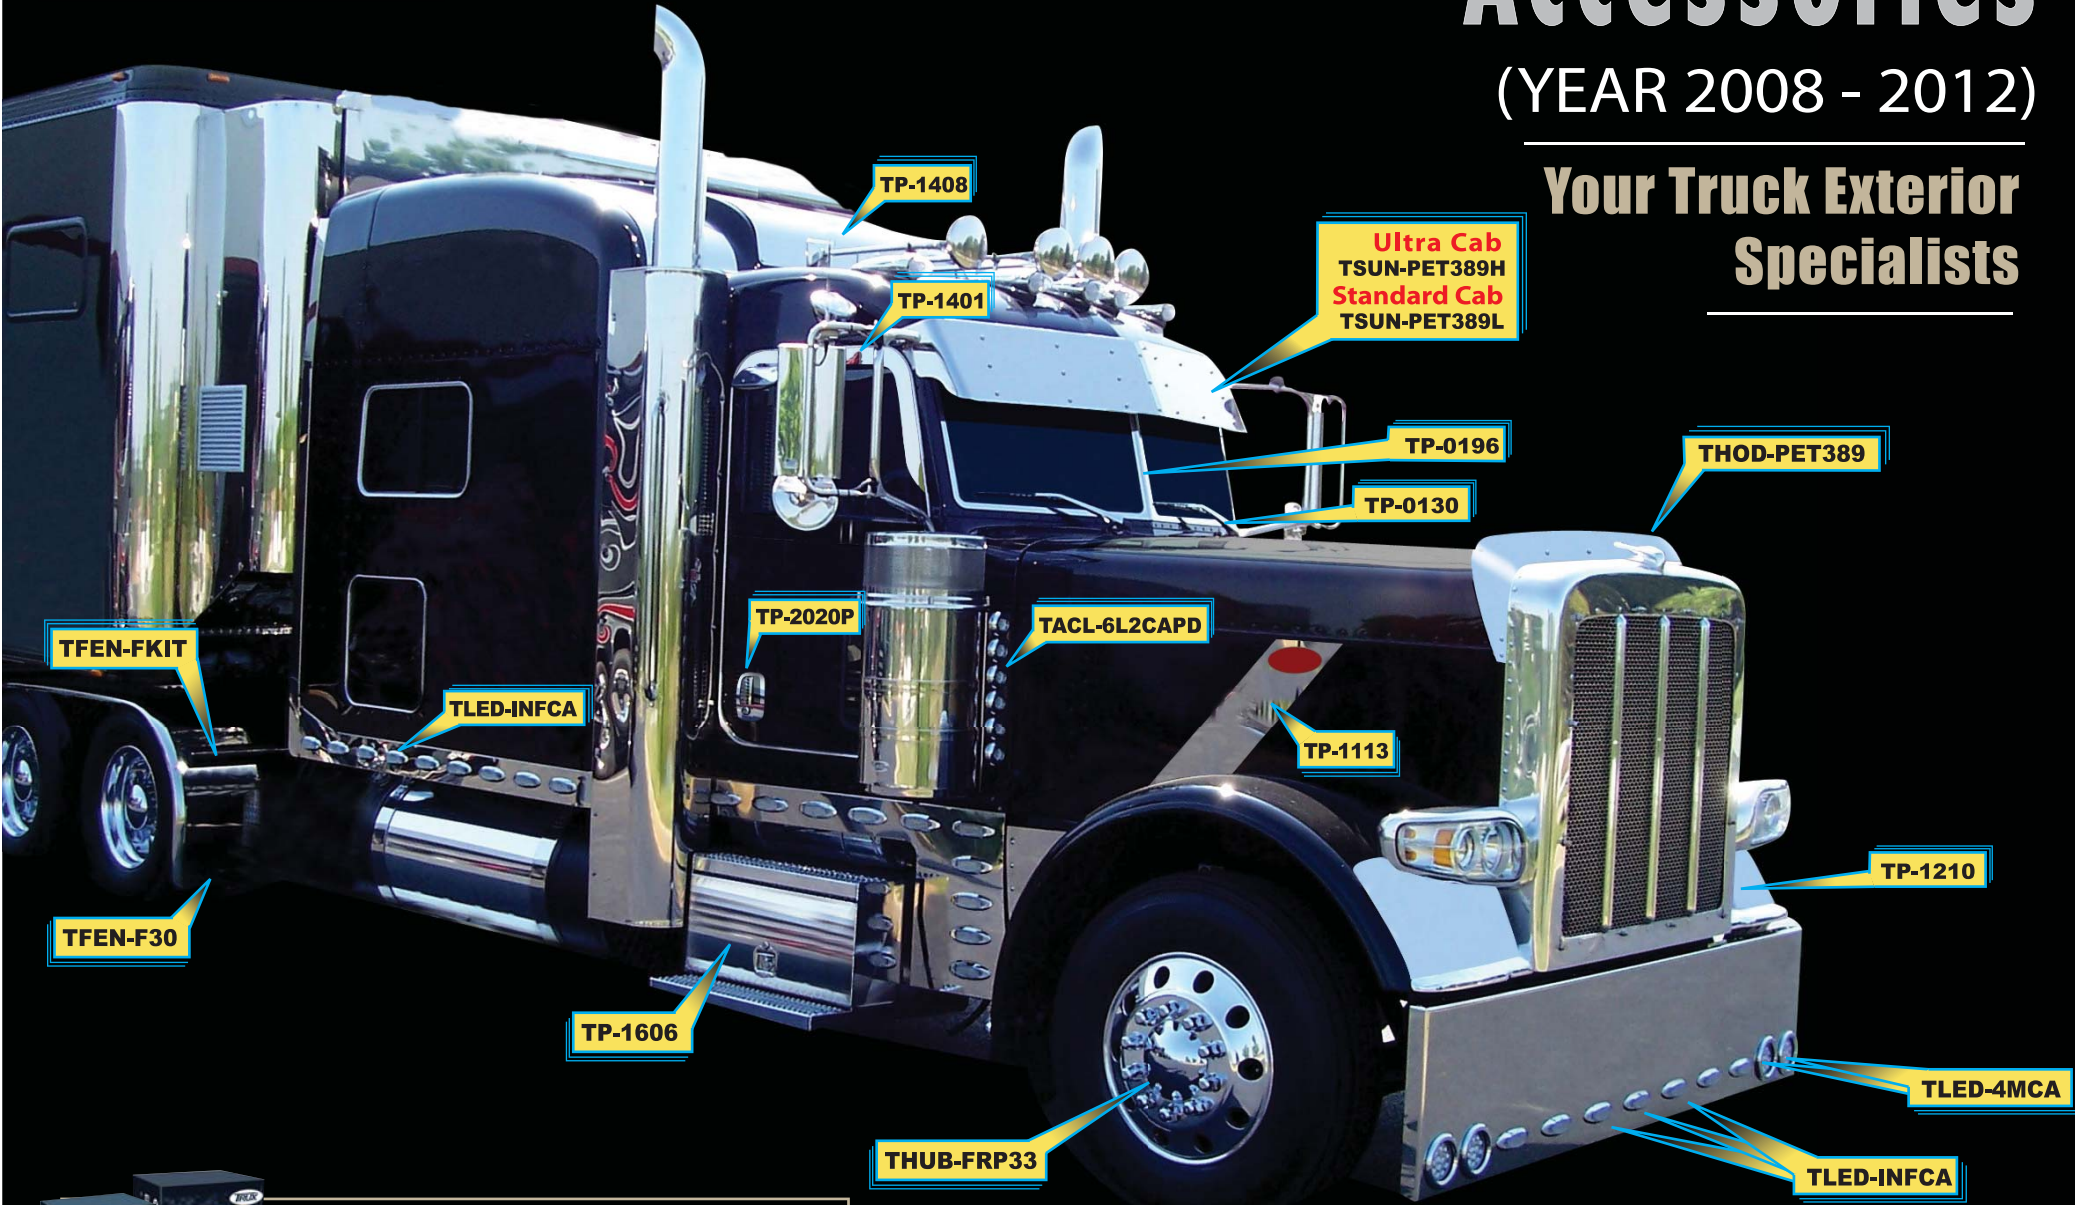

# Peterbilt 389 Accessories

Please Call for Cab, Sleeper, Cowl & Hood Panel Part Numbers.  
Certain Models Fit Specific Years.

(YEAR 2008 - 2012)

Your Truck Exterior  
Specialists

TP-1408

TP-1401

Ultra Cab  
TSUN-PET389H  
Standard Cab  
TSUN-PET389L